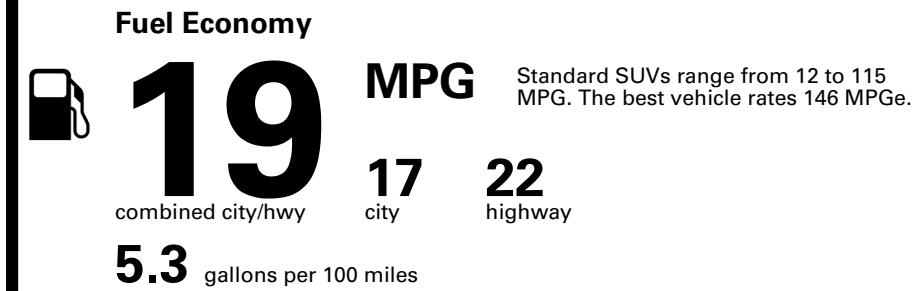

## EPA DOT Fuel Economy and Environment

Gasoline Vehicle

**You spend \$8,000**  
more in fuel costs over 5 years compared to the average new vehicle.

**Annual fuel cost \$3,300**

**Fuel Economy & Greenhouse Gas Rating** (tailpipe only)