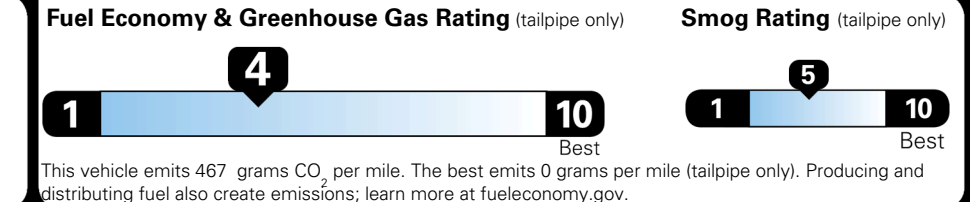

- 22" Black Alloy Wheels w/ Floating Center Caps
- Dark Headlamp Bezels, Exterior Trim, & Badging
- Nappa Leather w/ Exclusive Quilting
- Dark Interior Trim w/ Black Ash Wood

Full Tank of Gas

GENESIS WARRANTY

- 5-year/60,000-mile New Vehicle Warranty*
- 10-year/100,000-mile Powertrain Warranty*
- 7-year/Unlimited-mile Anti-perforation Warranty*
- Limited warranties, see retailer for details

Manufacturer's Suggested Retail Price: $89,400.00

ADDED FEATURES:

- *UYUNI WHITE(UYH) Paint $650.00
- Accessories
- *All Season Fitted Liners $235.00
- *Cargo Mat $200.00
- *Cargo Net $80.00
- *NFC Key Card $30.00

SOLD TO: NC703 SHIPPED TO: NC703
GENESIS OF CHARLOTTE
2500 CROWNPOINTE EXECUTIVE DRIVE
CHARLOTTE NC 28227

Inland Freight & Handling : $1,495.00

VIN: KMUJDESC5TU349632	EXTERIOR COLOR: UYUNI WHITE	INTERIOR/SEAT COLOR: OBSIDIAN BLACK/OBSIDIAN
MODEL: 8SHAAJ9GC7A5	PORT OF ENTRY: BR	TRANSPORT: TRUCK
EMISSIONS: This vehicle is certified to meet emission requirements in all 50 states		ACCESSORY WEIGHT: 18 lbs./ 8 kgs.

TOTAL PRICE: $92,090.00

103 A 1286MORNI 79

EPA DOT Fuel Economy and Environment

Gasoline Vehicle

Fuel Economy

19 MPG
combined city/hwy

17 MPG
city

22 MPG
highway

5.3 gallons per 100 miles

Standard SUVs range from 12 to 115 MPG. The best vehicle rates 146 MPGe.

You spend $8,000
more in fuel costs over 5 years compared to the average new vehicle.

Annual fuel cost $3,300

Actual results will vary for many reasons, including driving conditions and how you drive and maintain your vehicle. The average new vehicle gets 29 MPG and costs $8,500 to fuel over 5 years. Cost estimates are based on 15,000 miles per year at $ 4.15 per gallon. MPGe is miles per gasoline gallon equivalent. Vehicle emissions are a significant cause of climate change and smog.

fueleconomy.gov
Calculate personalized estimates and compare vehicles

Smartphone QR Code

GOVERNMENT 5-STAR SAFETY RATINGS

Overall Vehicle Score ★ ★ ★ ★ ★

Based on the combined rating of frontal, side and rollover. Should ONLY be compared to other vehicles of similar size and weight.

Frontal Crash	Driver Passenger	★ ★ ★ ★
Based on the risk of injury in a frontal impact. Should ONLY be compared to other vehicles of similar size and weight.		
Side Crash	Front seat Rear seat	★ ★ ★ ★ ★
Based on the risk of injury in a side impact.		
Rollover		★ ★ ★ ★
Based on the risk of rollover in a single-vehicle crash.		

Manufacturer's suggested retail price includes manufacturer's recommended pre-delivery service. Gasoline license and title fees state and local taxes and dealer installed options and accessories are not included in the manufacturer's suggested retail price. This label has been affixed to this vehicle by Genesis Motor America, pursuant to the requirements of 15 U.S.C. 1231 et seq. which prohibits its removal or alteration prior to delivery to the ultimate purchaser.

Star ratings range from 1 to 5 stars (★★★★★) with 5 being the highest.
Source: National Highway Traffic Safety Administration (NHTSA).
www.safercar.gov or 1-888-327-4236

PARTS CONTENT INFORMATION

FOR VEHICLES IN THIS CARLINE: U.S./CANADIAN PARTS CONTENT: 3 %
MAJOR SOURCES OF FOREIGN PARTS CONTENT: KOREA: 80 %
FOR THIS VEHICLE: FINAL ASSEMBLY POINT: ULSAN, KOREA
COUNTRY OF ORIGIN:

ENGINE: KOREA **TRANSMISSION: KOREA**
Note: Parts content does not include final assembly, distribution, or other non-parts costs.