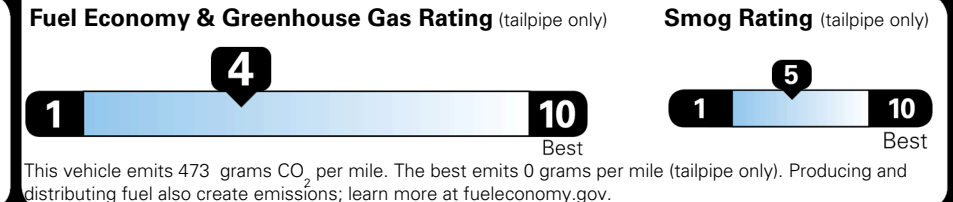

Full Tank of Gas

GENESIS WARRANTY

- 5-year/60,000-mile New Vehicle Warranty*
- 10-year/100,000-mile Powertrain Warranty*
- 7-year/Unlimited-mile Anti-perforation Warranty*
- Limited warranties, see retailer for details

Manufacturer's Suggested Retail Price: $82,330.00

ADDED FEATURES:

- *SAVILE SILVER(SSS) Paint $650.00
- *Illuminated Door Sills $425.00
- *All Season Fitted Liners $235.00
- *Cargo Mat $200.00
- *Mudguards $170.00
- *Fragrance Cartridges $160.00
- *Cargo Net $80.00
- *First Aid Kit $65.00
- *NFC Key Card $30.00

Inland Freight & Handling : $1,495.00

SOLD TO: NC703   **SHIPPED TO: NC703**
GENESIS OF CHARLOTTE
2500 CROWNPOINTE EXECUTIVE DRIVE
CHARLOTTE NC 28227

VIN: KMUHEESCXTU349279	EXTERIOR COLOR: SAVILE SILVER	INTERIOR/SEAT COLOR: BORDEAUX BROWN/SLATE
MODEL: 8S9AAJ9GW7A5	PORT OF ENTRY: BR	TRANSPORT: TRUCK
EMISSIONS: This vehicle is certified to meet emission requirements in all 50 states		ACCESSORY WEIGHT: 22 lbs./ 10 kgs.

TOTAL PRICE: $85,840.00

104 A 1286TOSCA 623

EPA DOT Fuel Economy and Environment

Gasoline Vehicle

Fuel Economy

19 MPG
combined city/hwy

16 MPG
city

22 MPG
highway

5.3 gallons per 100 miles

Standard SUVs range from 12 to 115 MPG. The best vehicle rates 146 MPG.

You spend $8,000
more in fuel costs over 5 years
compared to the average new vehicle.

Annual fuel cost $3,300

Actual results will vary for many reasons, including driving conditions and how you drive and maintain your vehicle. The average new vehicle gets 29 MPG and costs $8,500 to fuel over 5 years. Cost estimates are based on 15,000 miles per year at $ 4.15 per gallon. MPGe is miles per gasoline gallon equivalent. Vehicle emissions are a significant cause of climate change and smog.

fueleconomy.gov

Calculate personalized estimates and compare vehicles

GOVERNMENT 5-STAR SAFETY RATINGS

Overall Vehicle Score ★ ★ ★ ★ ★

Based on the combined rating of frontal, side and rollover. Should ONLY be compared to other vehicles of similar size and weight.

Frontal Crash	Driver Passenger	★ ★ ★ ★
Based on the risk of injury in a frontal impact. Should ONLY be compared to other vehicles of similar size and weight.		
Side Crash	Front seat Rear seat	★ ★ ★ ★ ★
Based on the risk of injury in a side impact.		
Rollover		★ ★ ★ ★
Based on the risk of rollover in a single-vehicle crash.		

Star ratings range from 1 to 5 stars (★★★★★) with 5 being the highest.
Source: National Highway Traffic Safety Administration (NHTSA).
www.safercar.gov or 1-888-327-4236

Manufacturer's suggested retail price includes manufacturer's recommended pre-delivery service. Gasoline license and title fees state and local taxes and dealer installed options and accessories are not included in the manufacturer's suggested retail price. This label has been affixed to this vehicle by Genesis Motor America, pursuant to the requirements of 15 U.S.C. 1231 et seq. which prohibits its removal or alteration prior to delivery to the ultimate purchaser.

PARTS CONTENT INFORMATION

FOR VEHICLES IN THIS CARLINE: U.S./CANADIAN PARTS CONTENT: 3 %

MAJOR SOURCES OF FOREIGN PARTS CONTENT: KOREA: 80 %

FOR THIS VEHICLE: FINAL ASSEMBLY POINT: ULSAN, KOREA

COUNTRY OF ORIGIN:

ENGINE: KOREA   TRANSMISSION: KOREA

Note: Parts content does not include final assembly, distribution, or other non-parts costs.