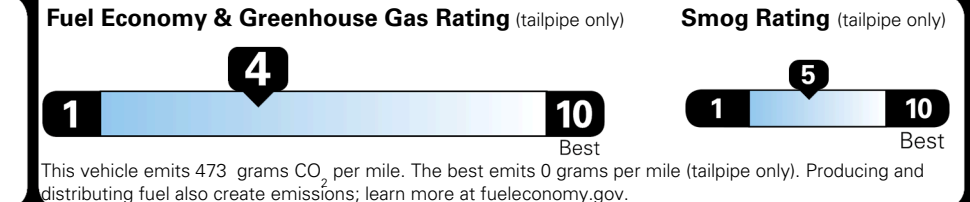

Full Tank of Gas

GENESIS WARRANTY

- 5-year/60,000-mile New Vehicle Warranty*
- 10-year/100,000-mile Powertrain Warranty*
- 7-year/Unlimited-mile Anti-perforation Warranty*
- Limited warranties, see retailer for details

Manufacturer's Suggested Retail Price: $82,330.00

ADDED FEATURES:

- *VIK BLACK(PH3) Paint $650.00
- *Crossbars $520.00
- *All Season Fitted Liners $235.00
- *Cargo Mat $200.00
- *Fragrance Cartridges $160.00
- *Severe Weather Kit $85.00
- *Cargo Blocks $40.00
- *NFC Key Card $30.00

SOLD TO: NC703   **SHIPPED TO: NC703**
GENESIS OF CHARLOTTE
2500 CROWNPOINTE EXECUTIVE DRIVE
CHARLOTTE NC 28227

VIN: KMUHEESC5TU349836	EXTERIOR COLOR: VIK BLACK	INTERIOR/SEAT COLOR: BORDEAUX BROWN/SLATE
MODEL: 8S9AAJ9GW7A5	PORT OF ENTRY: BR	TRANSPORT: TRUCK
EMISSIONS: This vehicle is certified to meet emission requirements in all 50 states		ACCESSORY WEIGHT: 31 lbs./ 14 kgs.

Inland Freight & Handling : $1,495.00

TOTAL PRICE: $85,745.00

EPA DOT Fuel Economy and Environment

Gasoline Vehicle

Fuel Economy

19 MPG
combined city/hwy

16 MPG
city

22 MPG
highway

5.3 gallons per 100 miles

Standard SUVs range from 12 to 115 MPG. The best vehicle rates 146 MPGe.

You spend $8,000
more in fuel costs over 5 years compared to the average new vehicle.

Annual fuel cost $3,300

Actual results will vary for many reasons, including driving conditions and how you drive and maintain your vehicle. The average new vehicle gets 29 MPG and costs $8,500 to fuel over 5 years. Cost estimates are based on 15,000 miles per year at $ 4.15 per gallon. MPGe is miles per gasoline gallon equivalent. Vehicle emissions are a significant cause of climate change and smog.

fueleconomy.gov
Calculate personalized estimates and compare vehicles

Smartphone QR Code

GOVERNMENT 5-STAR SAFETY RATINGS

Overall Vehicle Score ★ ★ ★ ★ ★

Based on the combined rating of frontal, side and rollover. Should ONLY be compared to other vehicles of similar size and weight.

Frontal Crash	Driver	★ ★ ★ ★
Crash	Passenger	★ ★ ★ ★
Side Crash	Front seat	★ ★ ★ ★ ★
Crash	Rear seat	★ ★ ★ ★ ★
Rollover		★ ★ ★ ★

Based on the risk of injury in a frontal impact. Should ONLY be compared to other vehicles of similar size and weight.

Based on the risk of injury in a side impact.

Based on the risk of rollover in a single-vehicle crash.

Manufacturer's suggested retail price includes manufacturer's recommended pre-delivery service. Gasoline license and title fees state and local taxes and dealer installed options and accessories are not included in the manufacturer's suggested retail price. This label has been affixed to this vehicle by Genesis Motor America, pursuant to the requirements of 15 U.S.C. 1231 et seq. which prohibits its removal or alteration prior to delivery to the ultimate purchaser.

Star ratings range from 1 to 5 stars (★★★★★) with 5 being the highest.
Source: National Highway Traffic Safety Administration (NHTSA).
www.safercar.gov or 1-888-327-4236

PARTS CONTENT INFORMATION

FOR VEHICLES IN THIS CARLINE: U.S./CANADIAN PARTS CONTENT: 3 %

MAJOR SOURCES OF FOREIGN PARTS CONTENT: KOREA: 80 %

FOR THIS VEHICLE: FINAL ASSEMBLY POINT: ULSAN, KOREA

COUNTRY OF ORIGIN:

ENGINE: KOREA   TRANSMISSION: KOREA

Note: Parts content does not include final assembly, distribution, or other non-parts costs.