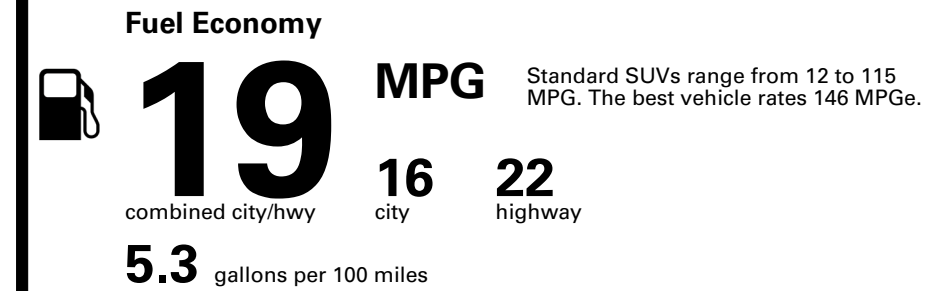

3.5T PRESTIGE FEATURES

- 22-inch Alloy Wheels
- Nappa Leather Seating Surfaces
- Microfiber Suede Headliner & Pillars
- Ventilated 2nd Row Seats (outboard)
- Heated Front Console Armrest
- Soft-Close Doors / Power Rear Side Sunshades
- Digital Rearview Mirror
- Active Noise Control

Full Tank of Gas

GENESIS WARRANTY

- 5-year/60,000-mile New Vehicle Warranty*
- 10-year/100,000-mile Powertrain Warranty*
- 7-year/Unlimited-mile Anti-perforation Warranty*
- Limited warranties, see retailer for details

Manufacturer's Suggested Retail Price: $82,330.00

ADDED FEATURES:

- *UYUNI WHITE(UYH) Paint $650.00
- Accessories
- *Crossbars $520.00
- *All Season Fitted Liners $235.00
- *Cargo Mat $200.00
- *Fragrance Cartridges $160.00
- *Roadside Assistance Kit $105.00
- *First Aid Kit $65.00
- *Cargo Blocks $40.00
- *NFC Key Card $30.00

SOLD TO: NC703 SHIPPED TO: NC703
GENESIS OF CHARLOTTE
2500 CROWNPOINTE EXECUTIVE DRIVE
CHARLOTTE NC 28227

Inland Freight & Handling : $1,495.00

VIN: KMUHEESC3TU349334	EXTERIOR COLOR: UYUNI WHITE	INTERIOR/SEAT COLOR: GLACIER
MODEL: 8S9AAJ9GW7A5	PORT OF ENTRY: BR	TRANSPORT: TRUCK
ACCESSORY WEIGHT: 32 lbs./ 15 kgs.		103 A 1286MORNI

TOTAL PRICE: $85,830.00

EMISSIONS:
This vehicle is certified to meet emission requirements in all 50 states

EPA DOT Fuel Economy and Environment

Gasoline Vehicle

You spend $8,000
more in fuel costs over 5 years compared to the average new vehicle.

Annual fuel cost $3,300

Fuel Economy & Greenhouse Gas Rating (tailpipe only)

Smog Rating (tailpipe only)

This vehicle emits 473 grams CO₂ per mile. The best emits 0 grams per mile (tailpipe only). Producing and distributing fuel also create emissions; learn more at fueleconomy.gov.

Actual results will vary for many reasons, including driving conditions and how you drive and maintain your vehicle. The average new vehicle gets 29 MPG and costs $8,500 to fuel over 5 years. Cost estimates are based on 15,000 miles per year at $ 4.15 per gallon. MPGe is miles per gasoline gallon equivalent. Vehicle emissions are a significant cause of climate change and smog.

fueleconomy.gov

Calculate personalized estimates and compare vehicles

GOVERNMENT 5-STAR SAFETY RATINGS

Overall Vehicle Score	★★★★★
Based on the combined rating of frontal, side and rollover. Should ONLY be compared to other vehicles of similar size and weight.	
Frontal Crash	★★★★
Based on the risk of injury in a frontal impact. Should ONLY be compared to other vehicles of similar size and weight.	
Side Crash	★★★★★
Based on the risk of injury in a side impact.	
Rollover	★★★★
Based on the risk of rollover in a single-vehicle crash.	

Star ratings range from 1 to 5 stars (★★★★★) with 5 being the highest.
Source: National Highway Traffic Safety Administration (NHTSA).
www.safercar.gov or 1-888-327-4236

Manufacturer's suggested retail price includes manufacturer's recommended pre-delivery service. Gasoline license and title fees state and local taxes and dealer installed options and accessories are not included in the manufacturer's suggested retail price. This label has been affixed to this vehicle by Genesis Motor America, pursuant to the requirements of 15 U.S.C. 1231 et seq. which prohibits its removal or alteration prior to delivery to the ultimate purchaser.

PARTS CONTENT INFORMATION

FOR VEHICLES IN THIS CARLINE: U.S./CANADIAN PARTS CONTENT: 3 %
MAJOR SOURCES OF FOREIGN PARTS CONTENT: KOREA: 80 %
FOR THIS VEHICLE: FINAL ASSEMBLY POINT: ULSAN, KOREA
COUNTRY OF ORIGIN:

ENGINE: KOREA **TRANSMISSION: KOREA**
Note: Parts content does not include final assembly, distribution, or other non-parts costs.