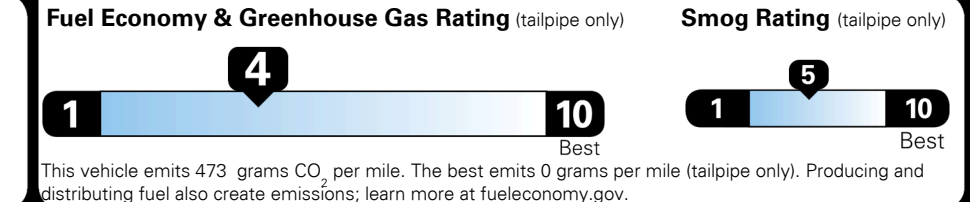

Full Tank of Gas

GENESIS WARRANTY

- 5-year/60,000-mile New Vehicle Warranty*
- 10-year/100,000-mile Powertrain Warranty*
- 7-year/Unlimited-mile Anti-perforation Warranty*
- Limited warranties, see retailer for details

Manufacturer's Suggested Retail Price: $83,250.00

ADDED FEATURES:

- *VIK BLACK(PH3) Paint $650.00
- Accessories
- *Cargo Mat $170.00
- *Cargo Net $55.00
- *Roadside Assistance Kit $105.00
- *First Aid Kit $65.00
- *Fragrance Cartridges $160.00
- *Mudguards $160.00
- *NFC Key Card $30.00

SOLD TO: NC703   **SHIPPED TO: NC703**
GENESIS OF CHARLOTTE
2500 CROWNPOINTE EXECUTIVE DRIVE
CHARLOTTE NC 28227

VIN: KMUHCESC3TU304917	EXTERIOR COLOR: VIK BLACK	INTERIOR/SEAT COLOR: OBSIDIAN BLACK/OBSIDIAN
MODEL: V04B2A65	PORT OF ENTRY: BR	TRANSPORT: TRUCK
EMISSIONS: This vehicle is certified to meet emission requirements in all 50 states		ACCESSORY WEIGHT: 14 lbs./ 7 kgs.

Inland Freight & Handling : $1,495.00

TOTAL PRICE: $86,140.00

248 A 2516HMORNI 721

EPA DOT Fuel Economy and Environment

Gasoline Vehicle

Fuel Economy

19 MPG
combined city/hwy

16 MPG
city

22 MPG
highway

5.3 gallons per 100 miles

Standard SUVs range from 12 to 115 MPG. The best vehicle rates 146 MPGe.

You spend $8,000
more in fuel costs over 5 years
compared to the average new vehicle.

Annual fuel cost $3,300

Actual results will vary for many reasons, including driving conditions and how you drive and maintain your vehicle. The average new vehicle gets 29 MPG and costs $8,500 to fuel over 5 years. Cost estimates are based on 15,000 miles per year at $ 4.15 per gallon. MPGe is miles per gasoline gallon equivalent. Vehicle emissions are a significant cause of climate change and smog.

fueleconomy.gov
Calculate personalized estimates and compare vehicles

Smartphone QR Code

GOVERNMENT 5-STAR SAFETY RATINGS

Overall Vehicle Score ★ ★ ★ ★ ★

Based on the combined rating of frontal, side and rollover. Should ONLY be compared to other vehicles of similar size and weight.

Frontal Crash	Driver	★ ★ ★ ★
Passenger		★ ★ ★ ★
Based on the risk of injury in a frontal impact. Should ONLY be compared to other vehicles of similar size and weight.		
Side Crash	Front seat	★ ★ ★ ★ ★
	Rear seat	★ ★ ★ ★ ★
Based on the risk of injury in a side impact.		
Rollover		★ ★ ★ ★
Based on the risk of rollover in a single-vehicle crash.		

Manufacturer's suggested retail price includes manufacturer's recommended pre-delivery service. Gasoline license and title fees state and local taxes and dealer installed options and accessories are not included in the manufacturer's suggested retail price. This label has been affixed to this vehicle by Genesis Motor America, pursuant to the requirements of 15 U.S.C. 1231 et seq. which prohibits its removal or alteration prior to delivery to the ultimate purchaser.

Star ratings range from 1 to 5 stars (★★★★★) with 5 being the highest.
Source: National Highway Traffic Safety Administration (NHTSA).
www.safercar.gov or 1-888-327-4236

PARTS CONTENT INFORMATION

FOR VEHICLES IN THIS CARLINE: U.S./CANADIAN PARTS CONTENT: 3 %

MAJOR SOURCES OF FOREIGN PARTS CONTENT: KOREA: 80 %

FOR THIS VEHICLE: FINAL ASSEMBLY POINT: ULSAN, KOREA

COUNTRY OF ORIGIN:

ENGINE: KOREA   TRANSMISSION: KOREA

Note: Parts content does not include final assembly, distribution, or other non-parts costs.