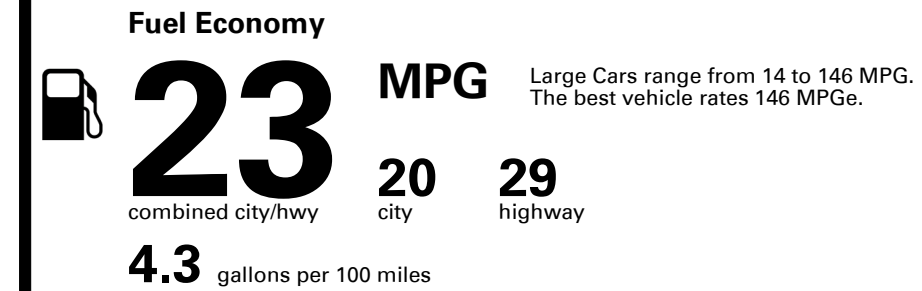

TOTAL PRICE: \$72,640.00

224 A 2296HDON 898

EPA DOT Fuel Economy and Environment

Gasoline Vehicle

You spend \$5,000
more in fuel costs over 5 years compared to the average new vehicle.

Annual fuel cost \$2,700