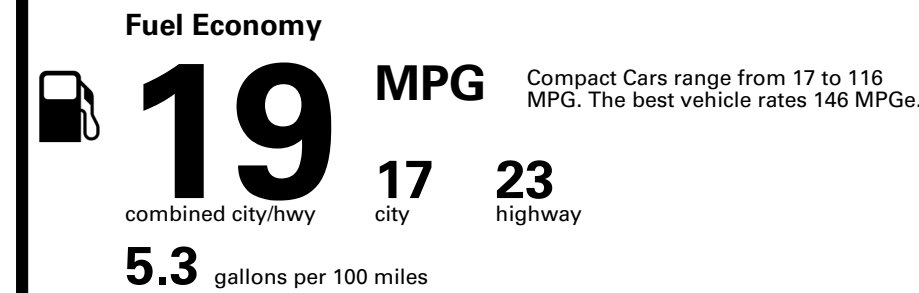

TOTAL PRICE: \$58,130.00

EPA DOT Fuel Economy and Environment

Gasoline Vehicle

You spend \$8,000
more in fuel costs over 5 years compared to the average new vehicle.

Annual fuel cost \$3,300

Fuel Economy & Greenhouse Gas Rating (tailpipe only)