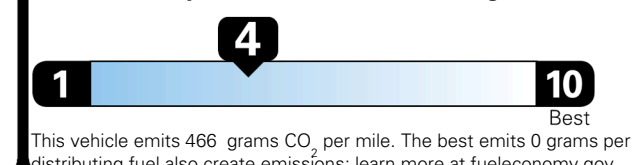

TOTAL PRICE: \$58,130.00

EPA DOT Fuel Economy and Environment

Gasoline Vehicle

You spend \$8,000
more in fuel costs over 5 years compared to the average new vehicle.

Annual fuel cost \$3,300

Fuel Economy & Greenhouse Gas Rating (tailpipe only)

Smog Rating (tailpipe only)

Actual results will vary for many reasons, including driving conditions and how you drive and maintain your vehicle. The average new vehicle gets 29 MPG and costs \$8,500 to fuel over 5 years. Cost estimates are based on 15,000 miles per year at \$ 4.15 per gallon. MPG is miles per gasoline gallon equivalent. Vehicle emissions are a significant cause of climate change and smog.