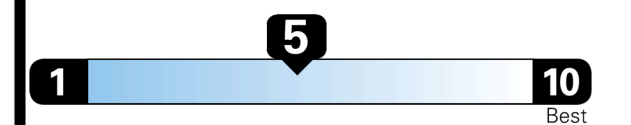

EPA DOT Fuel Economy and Environment

Gasoline Vehicle

Fuel Economy

23 MPG
combined city/hwy

20 city
28 highway

4.3 gallons per 100 miles

Compact Cars range from 17 to 105 MPG. The best vehicle rates 140 MPGe.

You spend $4,250
more in fuel costs over 5 years compared to the average new vehicle.

Annual fuel cost $2,750

Fuel Economy & Greenhouse Gas Rating (tailpipe only)

Smog Rating (tailpipe only)