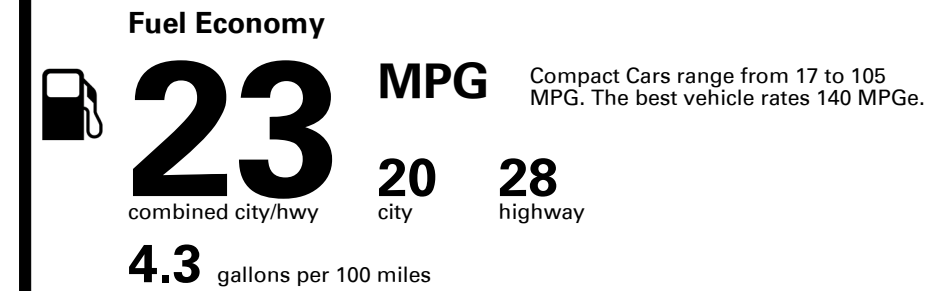

TOTAL PRICE: \$50,625.00

EMISSIONS:
 This vehicle is certified to meet emission requirements in all 50 states

EPA DOT Fuel Economy and Environment

Gasoline Vehicle

You spend \$4,250
 more in fuel costs over 5 years compared to the average new vehicle.

Annual fuel cost \$2,750

Fuel Economy & Greenhouse Gas Rating (tailpipe only)

Smog Rating (tailpipe only)

This vehicle emits 385 grams CO₂ per mile. The best emits 0 grams per mile (tailpipe only). Producing and distributing fuel also create emissions; learn more at fueleconomy.gov.