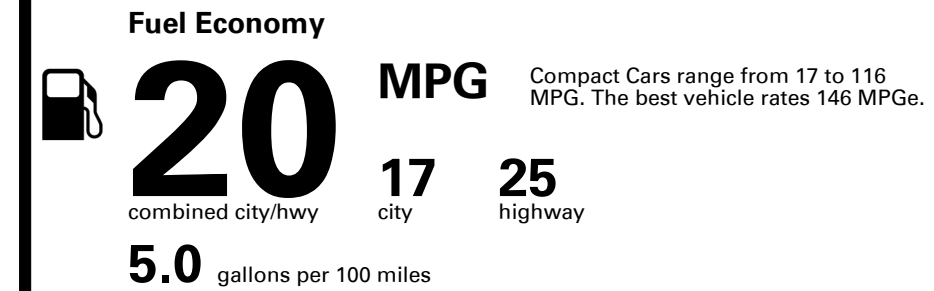

## EPA DOT Fuel Economy and Environment

Gasoline Vehicle

**You spend \$7,000**  
**more in fuel costs over 5 years**  
compared to the average new vehicle.

**Annual fuel cost \$3,100**

**Fuel Economy & Greenhouse Gas Rating** (tailpipe only)