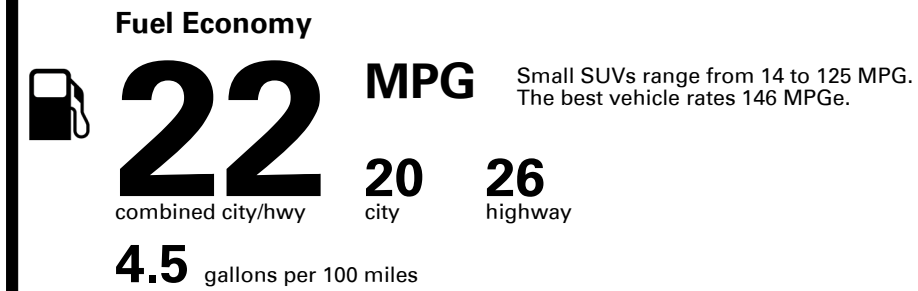

Inland Freight & Handling : \$1,495.00

TOTAL PRICE: \$63,120.00

287 A

EPA DOT Fuel Economy and Environment

Gasoline Vehicle

You spend \$5,750
more in fuel costs over 5 years compared to the average new vehicle.

Annual fuel cost \$2,850

Fuel Economy & Greenhouse Gas Rating (tailpipe only)

Smog Rating (tailpipe only)

This vehicle emits 402 grams CO₂ per mile. The best emits 0 grams per mile (tailpipe only). Producing and distributing fuel also create emissions; learn more at fueleconomy.gov.