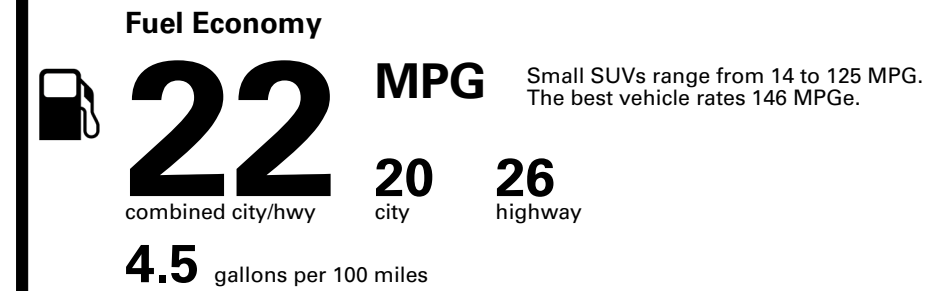

Inland Freight & Handling : \$1,495.00

TOTAL PRICE: \$62,130.00

EPA DOT Fuel Economy and Environment

Gasoline Vehicle

You spend \$5,750
more in fuel costs over 5 years compared to the average new vehicle.