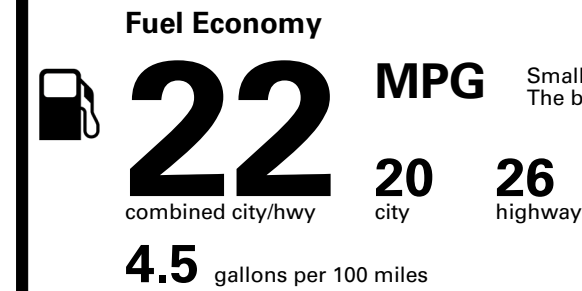

TOTAL PRICE: \$62,875.00

EPA DOT Fuel Economy and Environment

Gasoline Vehicle

Small SUVs range from 14 to 125 MPG. The best vehicle rates 146 MPGe.

You spend \$5,750
more in fuel costs over 5 years
compared to the average new vehicle.