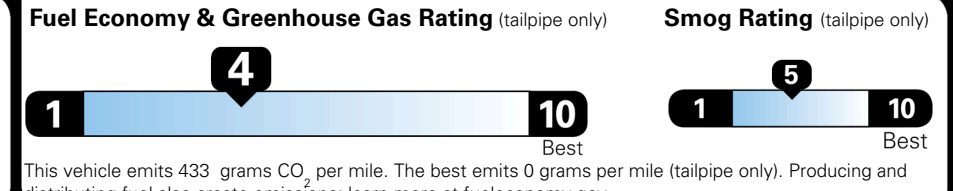

## EPA DOT Fuel Economy and Environment

Gasoline Vehicle

**You spend \$6,250**  
**more in fuel costs over 5 years**  
 compared to the average new vehicle.

**Annual fuel cost \$2,950**

Actual results will vary for many reasons, including driving conditions and how you drive and maintain your vehicle. The average new vehicle gets 29 MPG and costs \$8,500 to fuel over 5 years. Cost estimates are based on 15,000 miles per year at \$ 4.15 per gallon. MPG is miles per gasoline gallon equivalent. Vehicle emissions are a significant cause of climate change and smog.