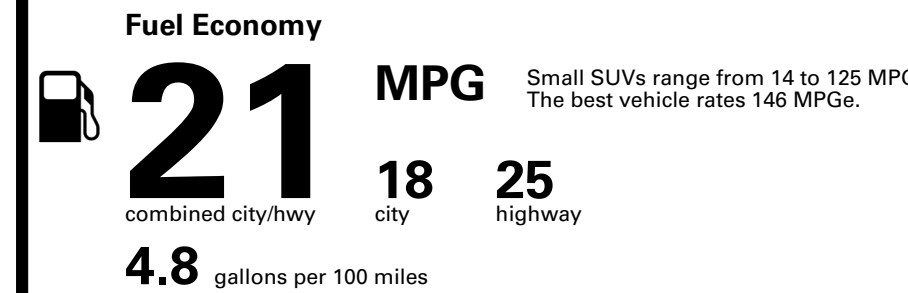

## EPA DOT Fuel Economy and Environment

Gasoline Vehicle

**You spend \$6,250**  
**more in fuel costs over 5 years**  
 compared to the average new vehicle.

**Annual fuel cost \$2,950**

Actual results will vary for many reasons, including driving conditions and how you drive and maintain your vehicle. The average new vehicle gets 29 MPG and costs \$8,500 to fuel over 5 years. Cost estimates are based on 15,000 miles per year at \$ 4.15 per gallon. MPG is miles per gasoline gallon equivalent. Vehicle emissions are a significant cause of climate change and smog.