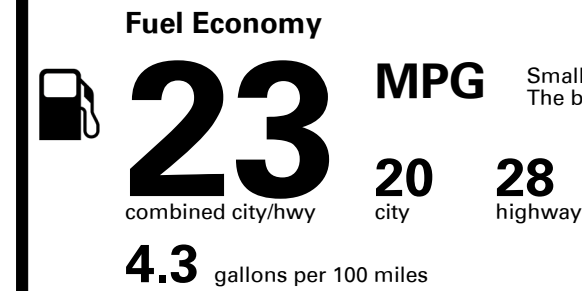

ACCESSORY WEIGHT:
22 lbs./ 10 kgs.

EMISSIONS:
This vehicle is certified to meet emission requirements in all 50 states

Inland Freight & Handling : \$1,495.00

TOTAL PRICE: \$59,515.00

42 A

EPA DOT Fuel Economy and Environment

Gasoline Vehicle

Small SUVs range from 14 to 125 MPG. The best vehicle rates 146 MPGe.

You spend \$5,000
more in fuel costs over 5 years
compared to the average new vehicle.

Annual fuel cost \$2,700

Fuel Economy & Greenhouse Gas Rating (tailpipe only)