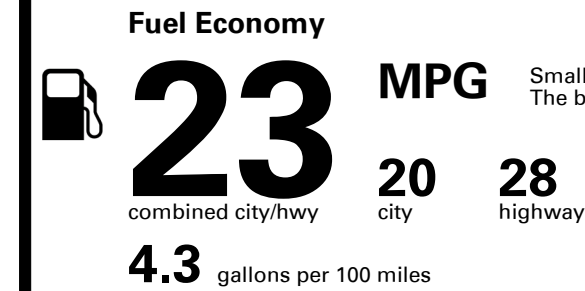

EMISSIONS:
This vehicle is certified to meet emission requirements in all 50 states

Inland Freight & Handling : \$1,495.00

TOTAL PRICE: \$55,210.00

EPA DOT Fuel Economy and Environment

Gasoline Vehicle

Small SUVs range from 14 to 125 MPG. The best vehicle rates 146 MPGe.

You spend \$5,000
more in fuel costs over 5 years
compared to the average new vehicle.

Annual fuel cost \$2,700

Fuel Economy & Greenhouse Gas Rating (tailpipe only)

Smog Rating (tailpipe only)

This vehicle emits 393 grams CO₂ per mile. The best emits 0 grams per mile (tailpipe only). Producing and distributing fuel also create emissions; learn more at fueleconomy.gov.